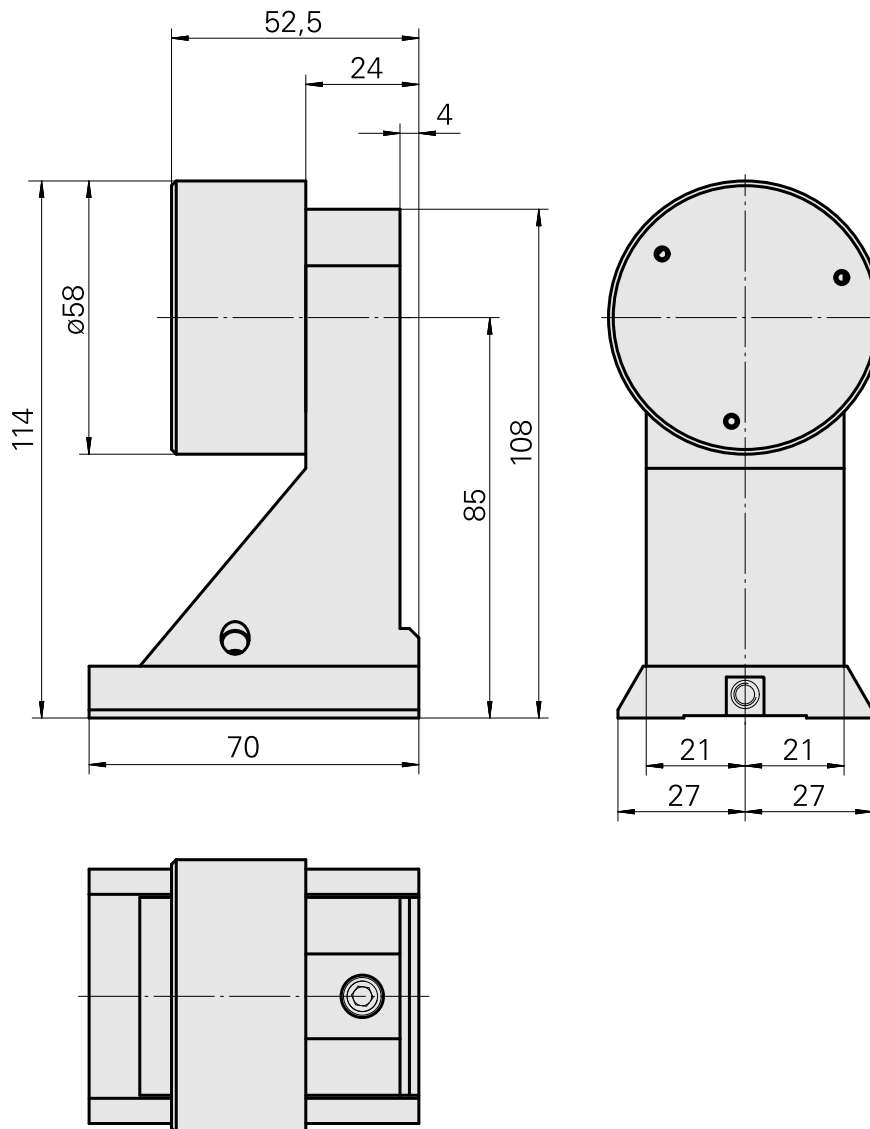

Bar stop Dovetail (ABC), adjustable

Technical data

Shank VDI	Dovetail (ABC)
Drive	not live
Fixation VDI	none
reversible 180°	no
X [mm]	85 (3.35")
Y [mm]	-
Z [mm]	-17 (-0.67)
INDEX TRAUB products	ABC • ABC.2