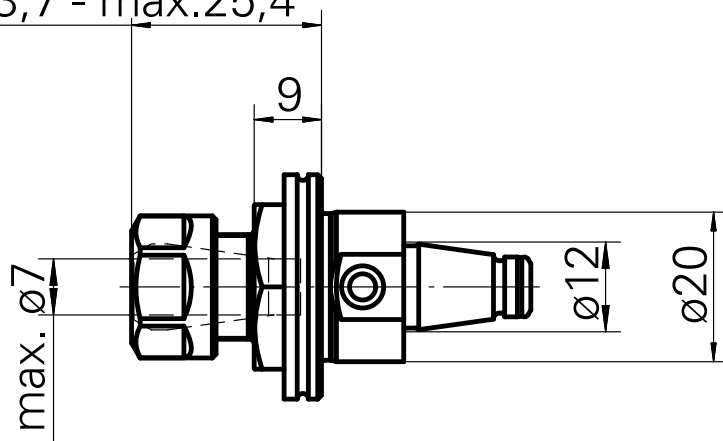

WFB 20-12 ER11

Technical data

TH accessories category

WFB 20-12

Mounting

ER11

Quick change inserts

collet mounting

min.23,7 - max.25,4

Documents

No downloads available for this product

Accessories

Required for operation

[Spanner](#)

Product ID : 10969996

Previous product ID : 490219.0111

Previous product ID : 322438

TH accessories category Clamping nut	Mounting ER11	Collet type ER 11	Clamping nut type Female thread
-----------------------------------------	------------------	----------------------	------------------------------------