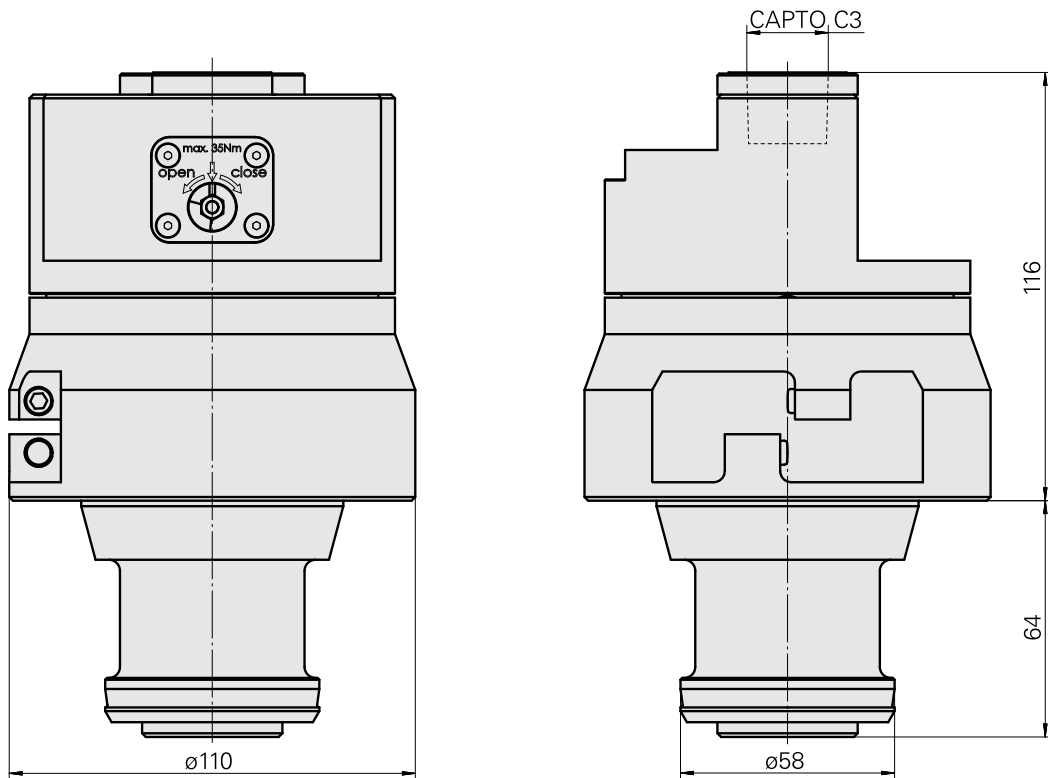

Presetting device /INDEX CAPTO C3

Technical data

TH accessories category

Adapter pre-adjustment block

Tool mounting

CAPTO C3

Documents

No downloads available for this product