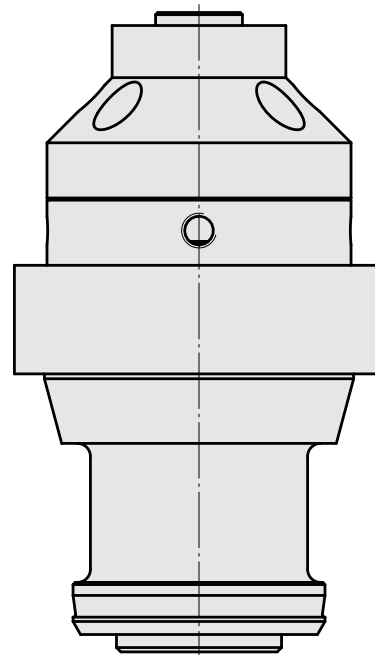

Mount

Technical data

TH accessories category

Adapter pre-adjustment block

Tool mounting

HSK 40

Documents

No downloads available for this product