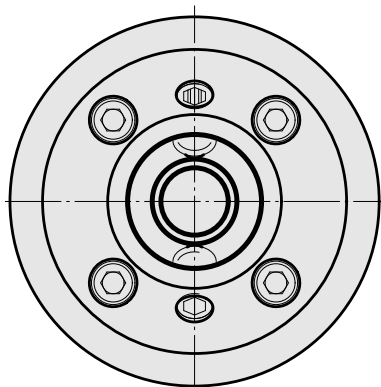

Mount

Technical data

TH accessories category

Adapter pre-adjustment block

Tool mounting

HSK 40

Documents

No downloads available for this product