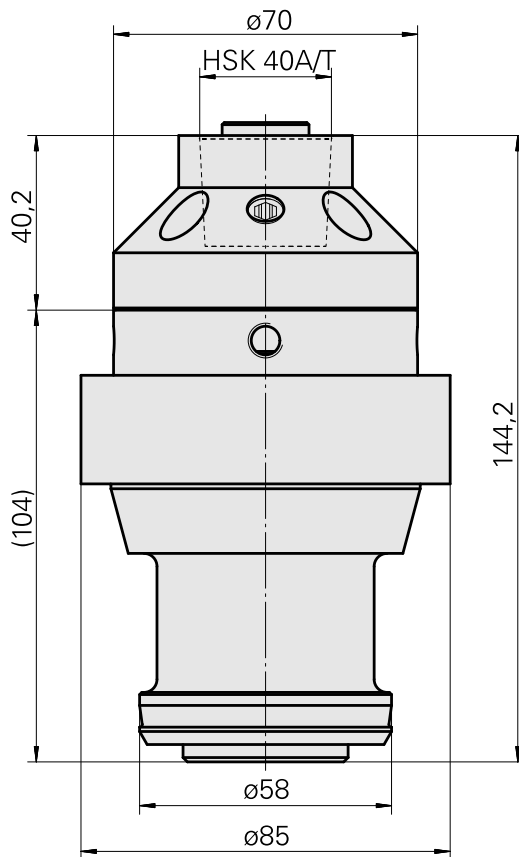

Mount

Technical data

TH accessories category

Adapter pre-adjustment block

Tool mounting

HSK 40

Documents

No downloads available for this product