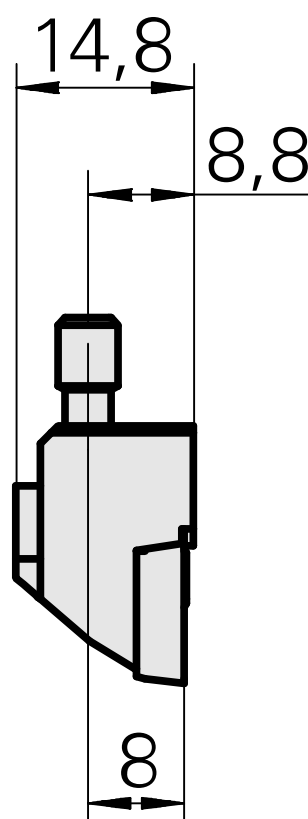

Cassette

Technical data

TH accessories category

Cassette, right

Mounting

for DC.. 11T3..

Documents

No downloads available for this product