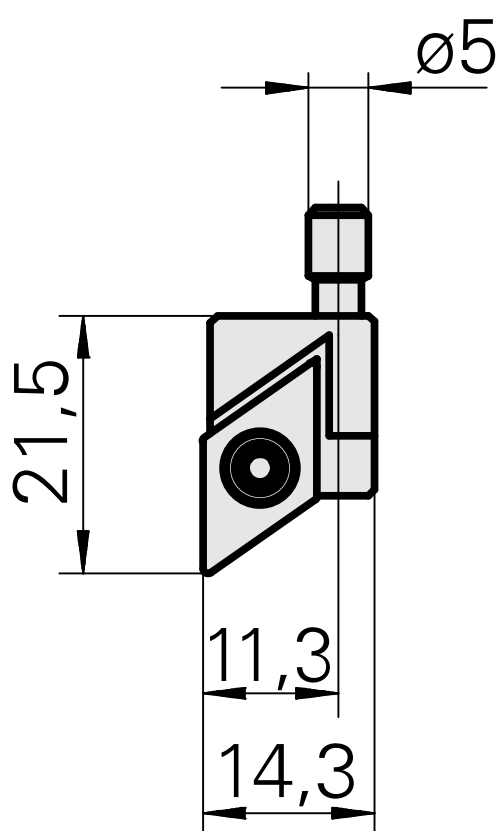

Cassette

Technical data

TH accessories category

Cassette, right

Mounting

for DC.. 11T3..

Documents

No downloads available for this product