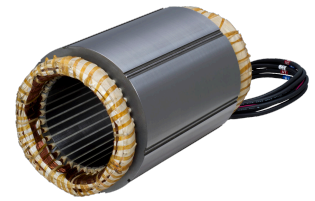

### Technical data

Electrical assemblies

Motor accessories

Rated power W

24000 Watt

No 3-side view is currently available for this product

10643885  
223088

**INDEX**