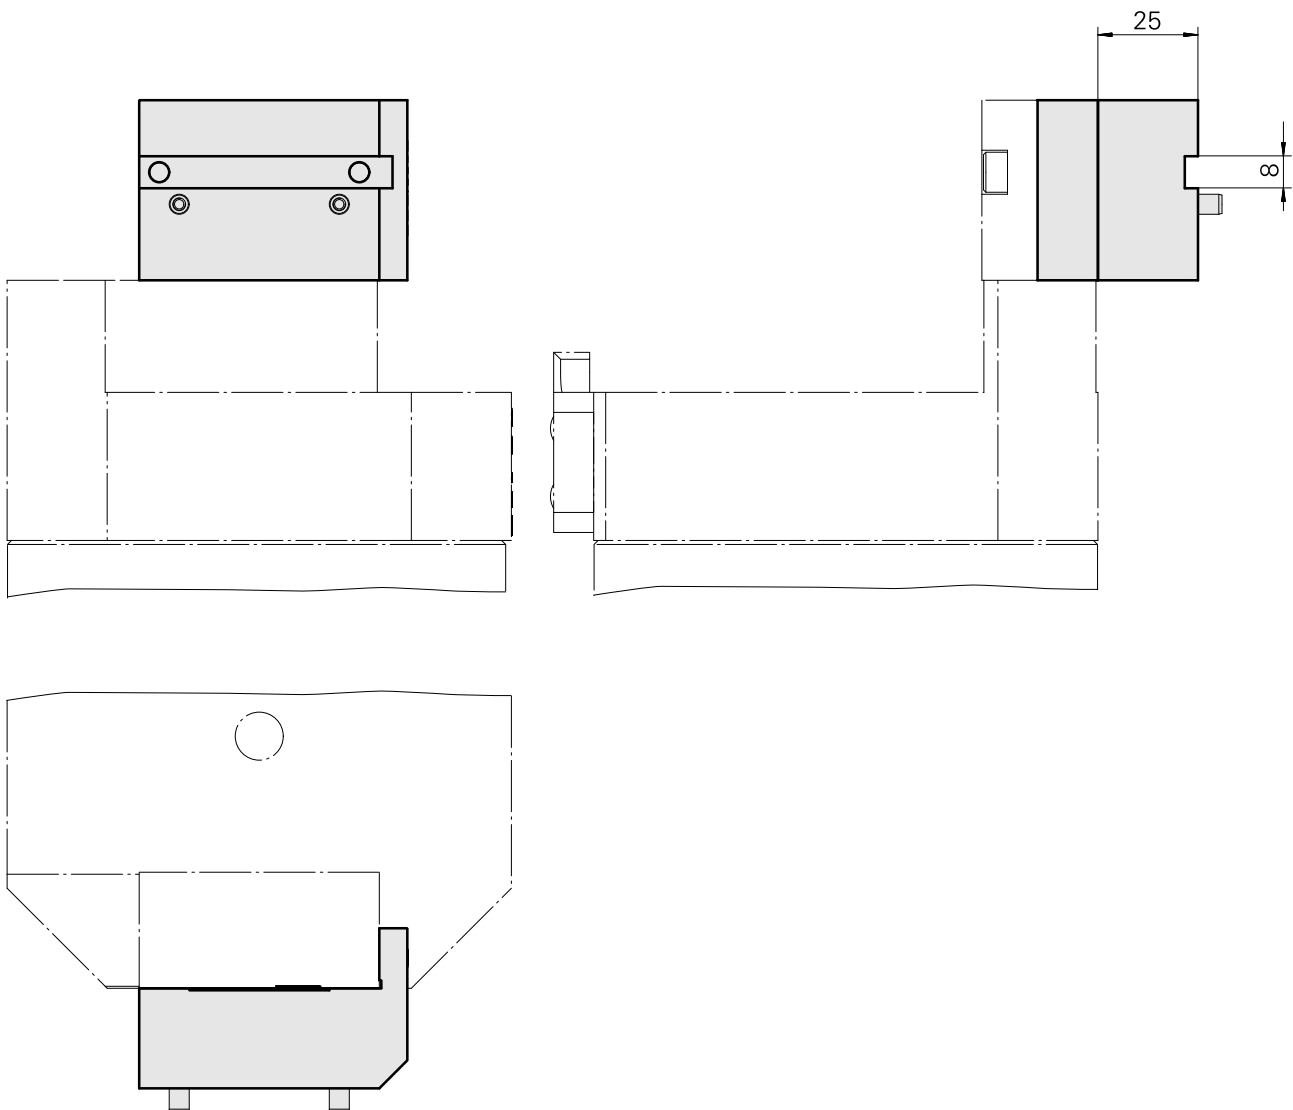

## Adapter plate, Rotated 90°

### Technical features

TH accessories category

Plate rear drilling unit MS16