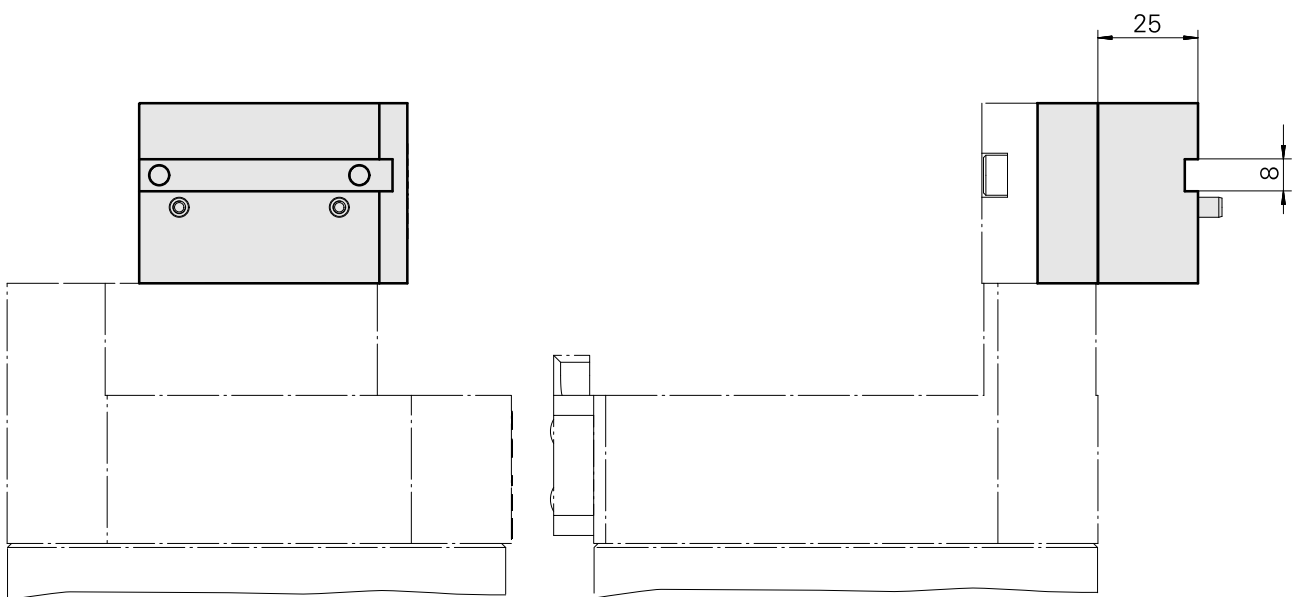

## Adapter plate, Rotated 90°

### Technical data

TH accessories category

Plate rear drilling unit MS16