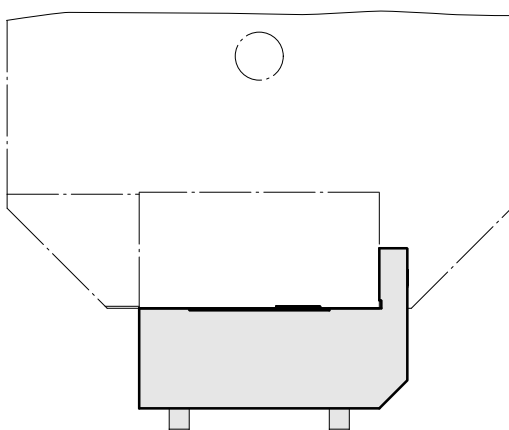

## Adapter plate, Rotated 90°

### Technical data

TH accessories category

Plate rear drilling unit MS16