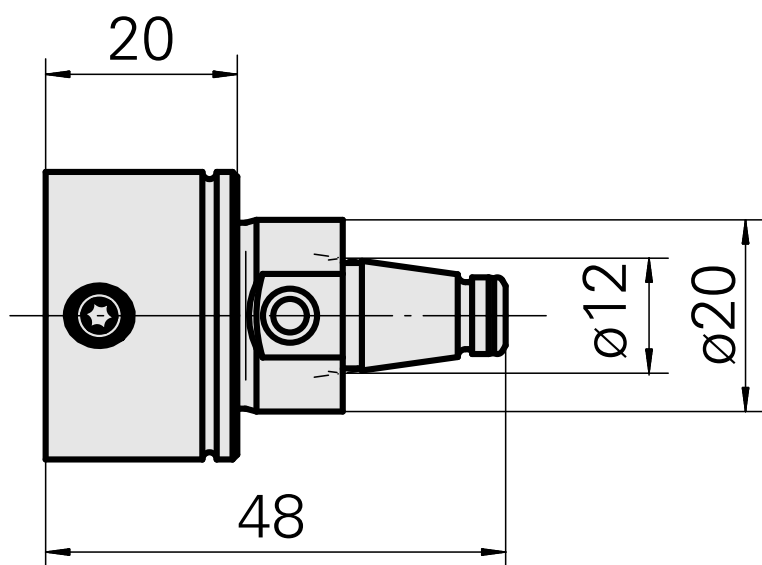

### Technical data

TH accessories category	WFB 20-12
Mounting	WFB 20-12
Quick change inserts	miscell mounting

### **Other accessories**

[TORX SCREW M6 X 7MM M 6x1x7](#)

Product ID : 10004947

Previous product ID : 326171

---