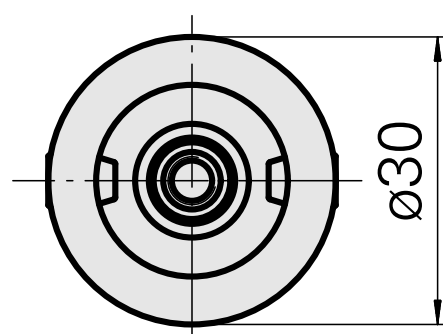

### Technical data

TH accessories category	WFB 20-12
Mounting	WFB 20-12
Quick change inserts	miscell mounting