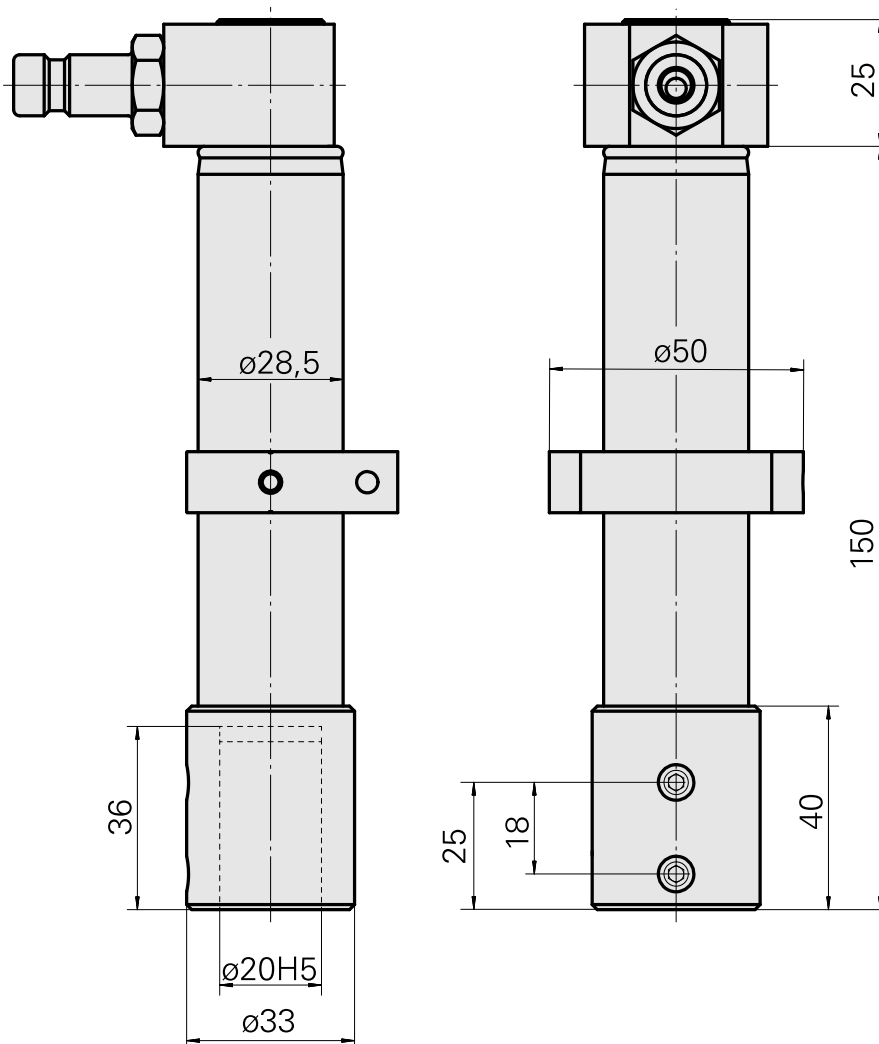

## Drilling tool holder D20

### Données techniques

Drive	not live
Fixation MS	Clamping ring D28.5
Cooling	internal
Pressure	80 bar
Mounting	D20
X [mm]	-
Y [mm]	-
Z [mm]	-
INDEX TRAUB products	MS16-6 • MS22-6 • MS22-8 • MS24-6 • MS16-6 Plus