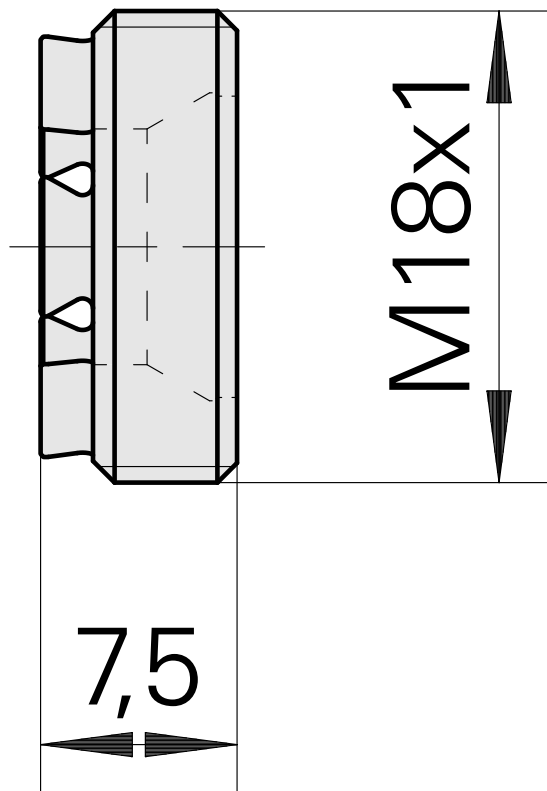

### Technical data

TH accessories category

Clamping nut

Mounting

ER11

Collet type

ER 11

Clamping nut type

Male thread

10604420  
901939.5111

**INDEX**

---