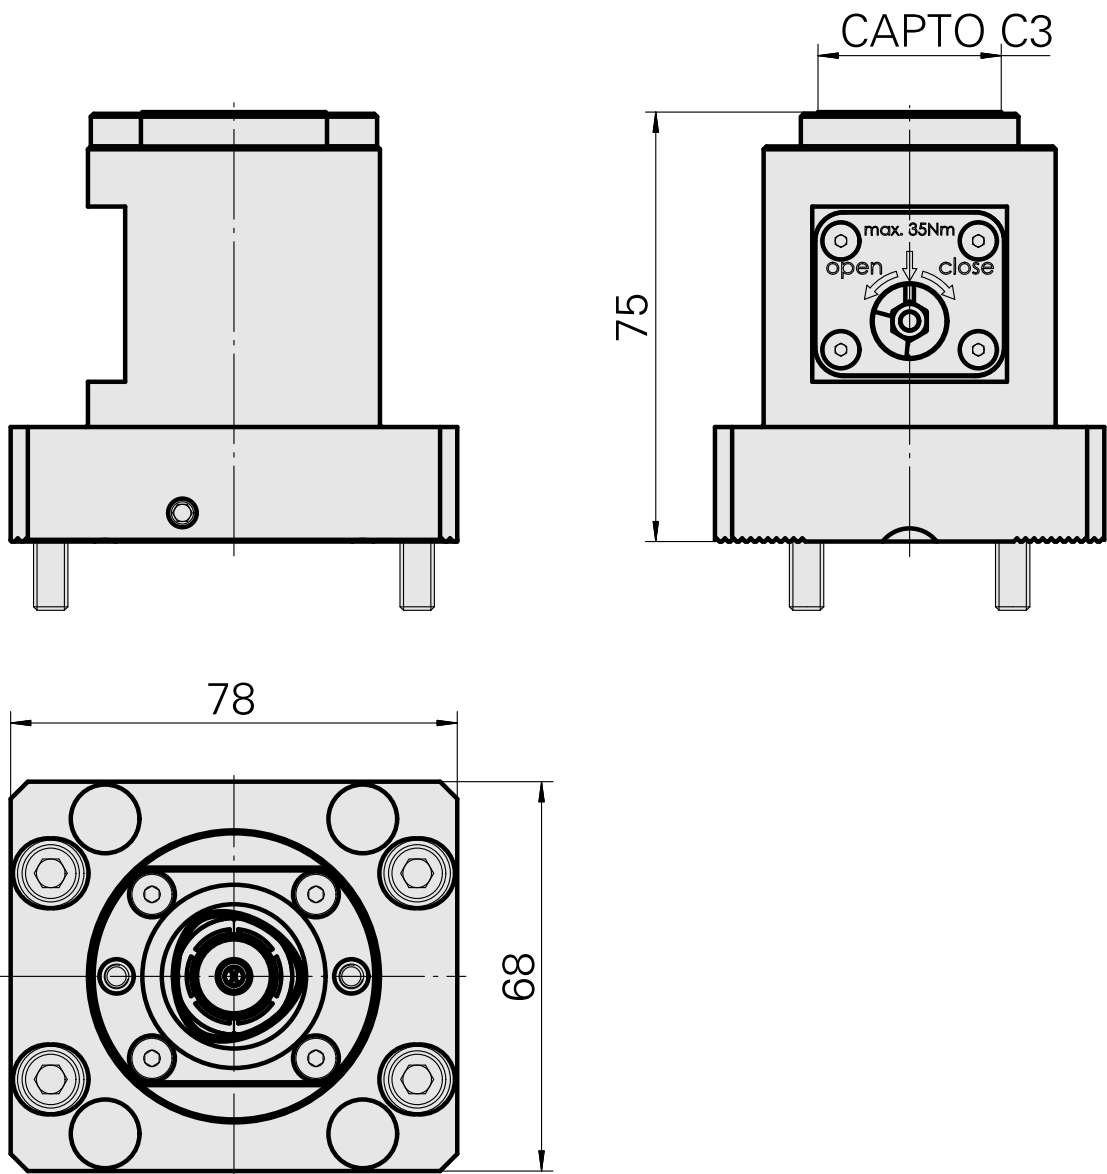

Mount INDEX CAPTO C3

Technical data

Drive	not live
Mounting	INDEX CAPTO C3
reversable 180°	no
X [mm]	75 (2.95")
Y [mm]	–
Z [mm]	–
INDEX TRAUB products	ABC65 • TNK42/65

Documents

Product notes

[FR \(pdf\)](#)

[EN \(pdf\)](#)

[DE \(pdf\)](#)

Accessories

Optional accessories

Other accessories

[Adapter INDEX CAPTO C3 rotating](#)

Product ID : 10925971

Previous product ID : WZ9990.3000F

[Adapter INDEX CAPTO C3 fixed](#)

Product ID : 12062333

Previous product ID :
