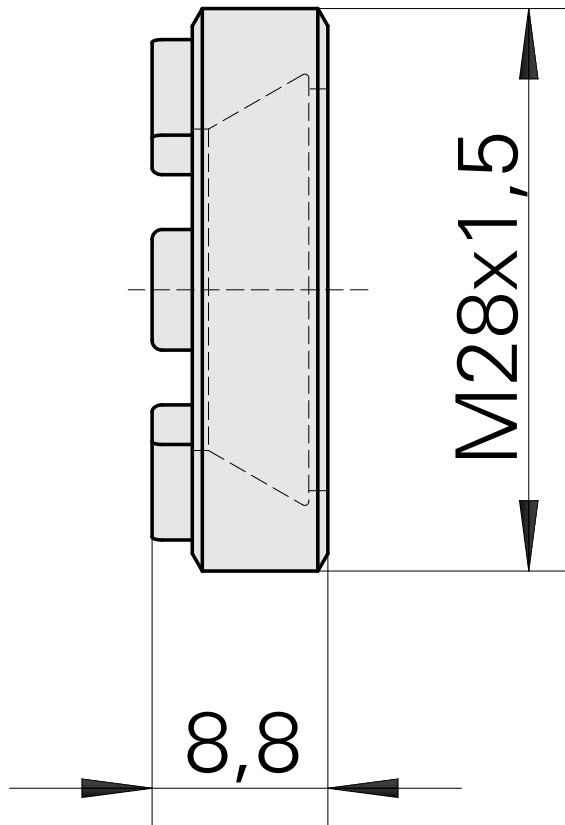

Clamping nut

Technical data

TH accessories category

Clamping nut

Mounting

ER20

Collet type

ER 20

Clamping nut type

Male thread

10566942
901939.5201

INDEX

Documents

No downloads available for this product