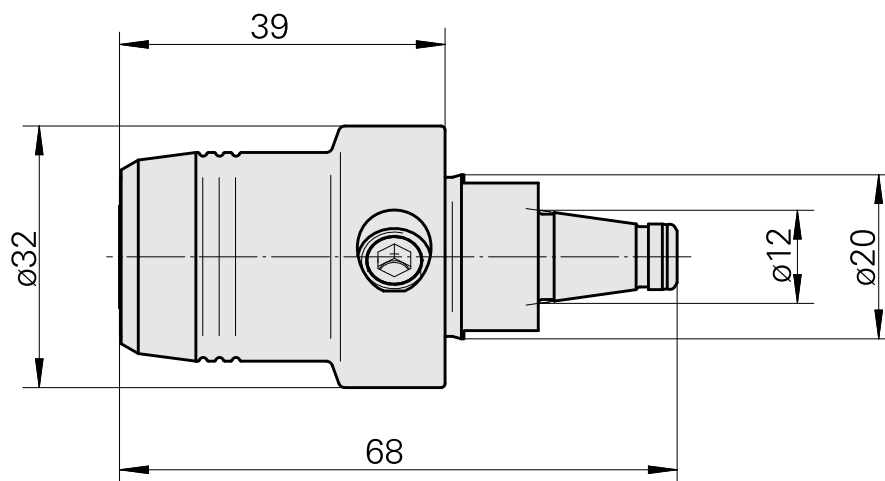

WFB 20-12 Hydraulic expansion chuck D8

Technical data

TH accessories category

WFB 20-12

Mounting

Hydraulic expansion chuck D8

Quick change inserts

hydraulic expan. mounting