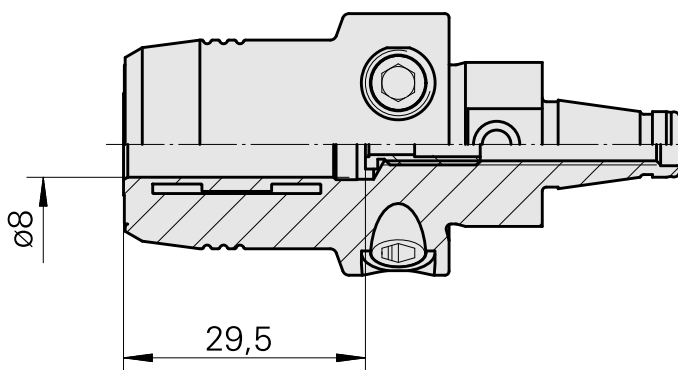

WFB 20-12 Hydraulic expansion chuck D8

Technical data

TH accessories category

WFB 20-12

Mounting

Hydraulic expansion chuck D8

Quick change inserts

hydraulic expan. mounting