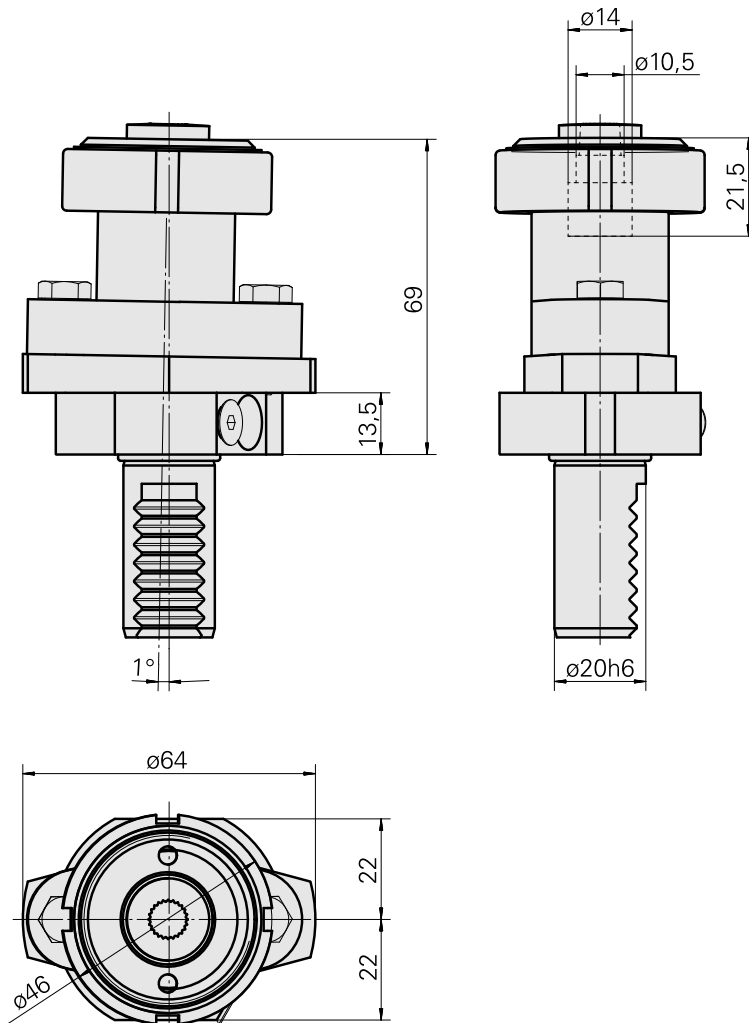

Broachholder VDI 20 D24, rotating, live

Technical data

Shank VDI	VDI 20
Drive	not live
Fixation VDI	none
Cooling	external
Pressure	20 bar
Mounting	D24
reversible 180°	no
X [mm]	69 (2.72")
Y [mm]	-
Z [mm]	-

[Tube](#)

Product ID : 10699964

Previous product ID : W62211.2110
