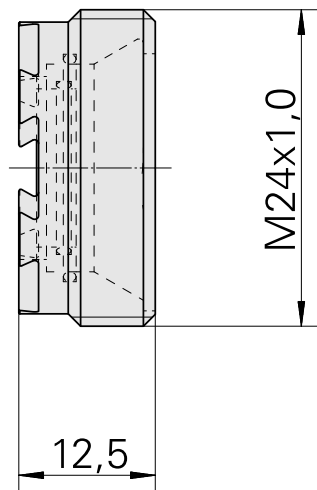

Clamping nut, for internal cooling lubricant supply

Technical data

TH accessories category	Clamping nut
Mounting	ER16
Collet type	ER 16
Clamping nut type	Male thread

10546850
326691

INDEX

Documents

No downloads available for this product