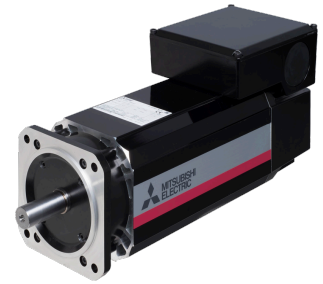

10534717
103966

INDEX

Motor

Technical data

Electrical assemblies

Motor accessories

Rated power W

5500 Watt