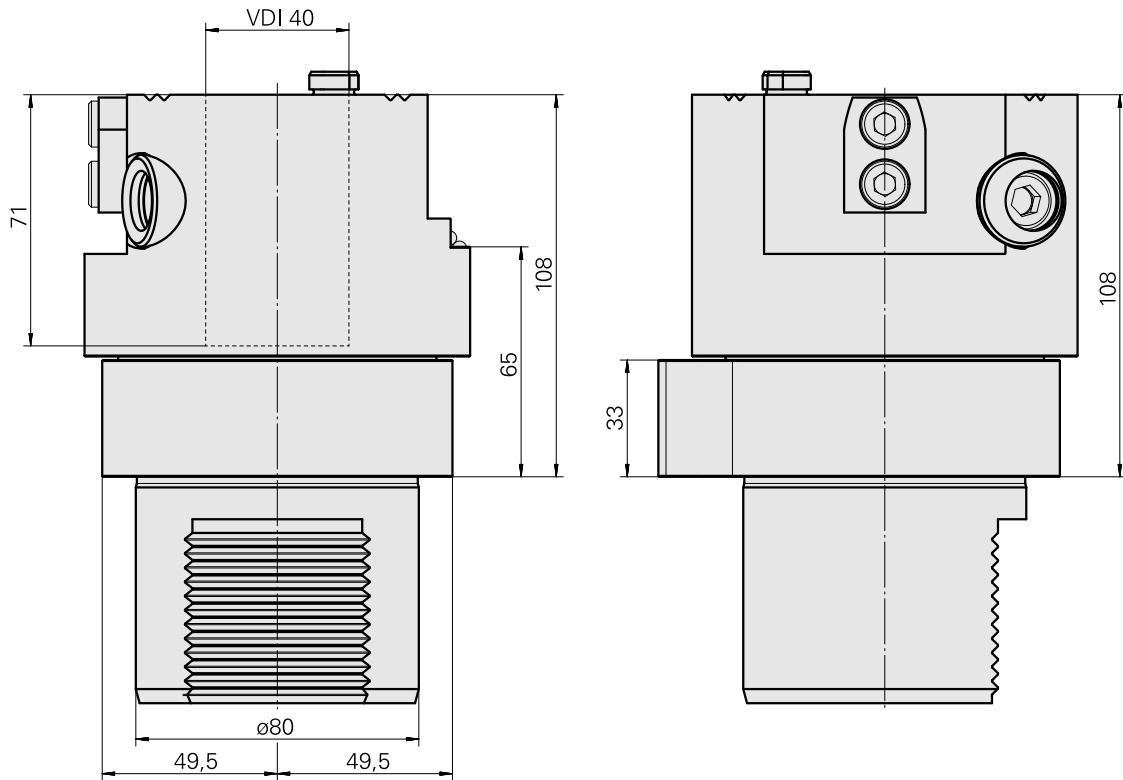

### Technical features

TH accessories category

Adapter for presetting units

Mounting

D80 for presetting devices

Tool mounting

VDI 40