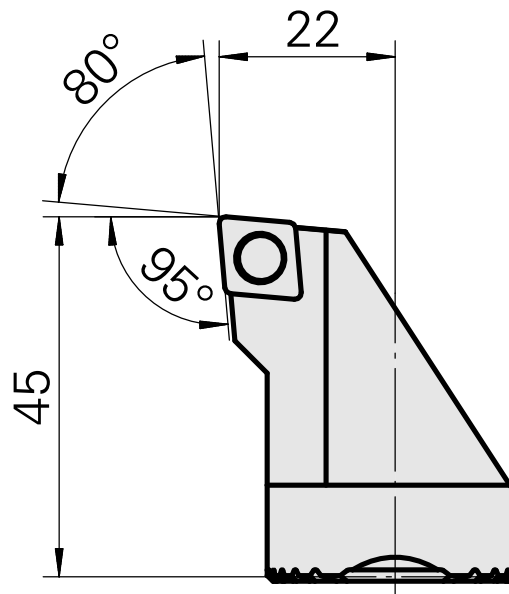

Boring head for CC.. 09T3..

Technical data

Mounting	for CC.. 09T3..
Cooling	internal
Pressure	50 bar
X [mm]	45 (1.77")
Z [mm]	22 (0.87)
INDEX TRAUB products	G220.3 • G220 • R200 • TNX65/42 • TNX220.3

Documents