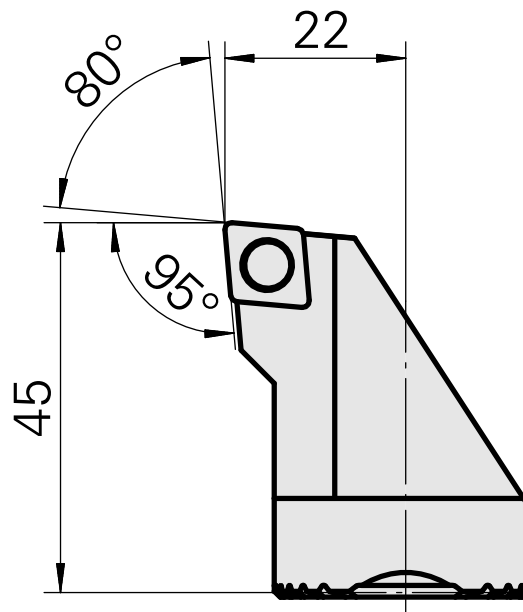

## Boring head for CC.. 09T3..

### Technical data

Mounting	for CC.. 09T3..
Cooling	internal
Pressure	50 bar
X [mm]	45 (1.77")
Z [mm]	22 (0.87)
INDEX TRAUB products	G220.3 • R200 • TNX65/42 • TNX220.3