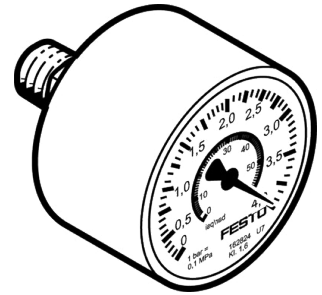

## Pressure gauge

### Technical data

**Nominal size of pressure gauge**

**Mounting type**

**Pneumatic connection**

**Housing colour**

**Operating pressure**

Line installation

Black