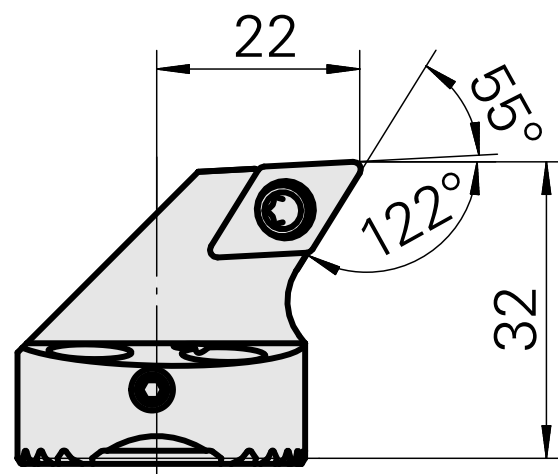

Boring head for DC.. 11T3..

Technical data

Mounting	for DC.. 11T3..
Cooling	internal
Pressure	50 bar
X [mm]	32 (1.26")
Z [mm]	22 (0.87)
INDEX TRAUB products	G220.3 • R200 • TNX65/42 • TNX220.3

Documents

No downloads available for this product

Accessories

Optional accessories

Other accessories

[Countersunk screw Wohlhaupter Nr. 115673](#)

Product ID : 10587078

Previous product ID : W00013.0026
