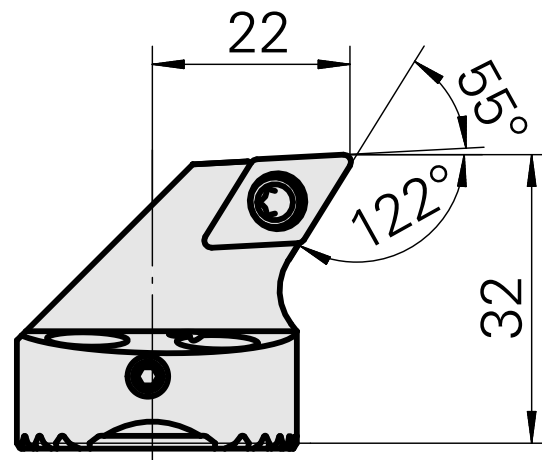

X [mm]

32 (1.26")

Z [mm]

22 (0.87)

INDEX TRAUB products

G220.3 • G220 • R200 • TNX65/42 •
TNX220.3

Documents

No downloads available for this product