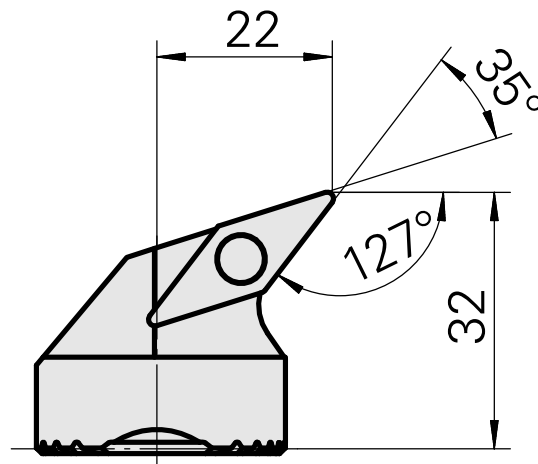

Boring head for VC.. 1604..

Technical data

Mounting	for VC.. 1604..
Cooling	internal
Pressure	50 bar
X [mm]	32 (1.26")
Z [mm]	22 (0.87)
INDEX TRAUB products	G220.3 • G220 • R200 • TNX65/42 • TNX220.3

Documents