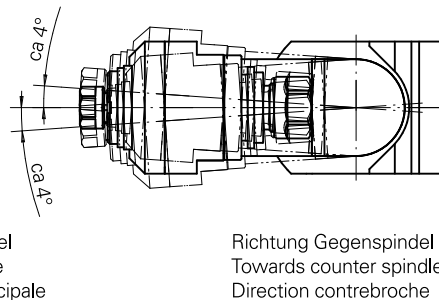

Milling unit Circular prism 1:1 ER16/ER1, ±40°

Technical data

Shank TNL	Circular prism
Drive	Overall drive
Fixation TNL	Central tensioning screw
Speed ratio	1:1
Cooling	external
Pressure	30 bar
Mounting	ER16/ER11
INDEX TRAUB products	TNK36 • TNL26

Documents

No downloads available for this product

Accessories

Required for operation

Spanner

Product ID : 10969996

Previous product ID : 490219.0111

TH accessories category Tool	Mounting ER11	Collet type ER 11	Clamping nut type Female thread
Tools for Collet chucks Clamping nut wrench			