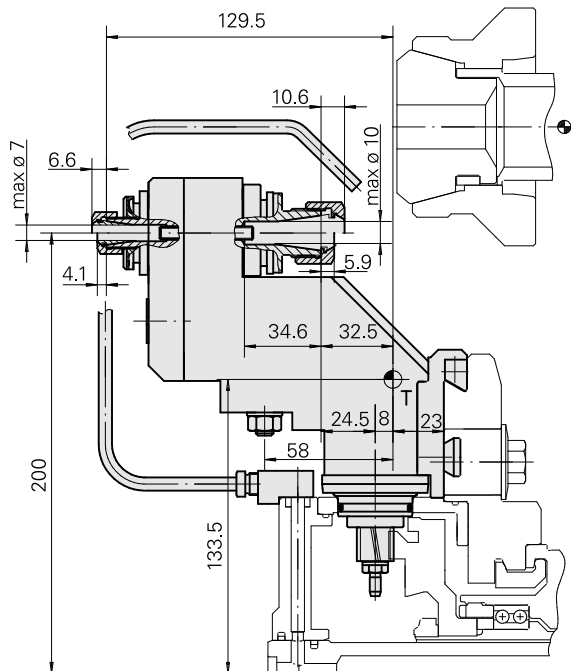

Milling unit Circular prism 1:1 ER16/ER1, ±40°

Technical data

Shank TNL	Circular prism
Drive	Overall drive
Fixation TNL	Central tensioning screw
Speed ratio	1:1
Cooling	external
Pressure	30 bar
Mounting	ER16/ER11
INDEX TRAUB products	TNK36 • TNL26

Documents

No downloads available for this product

Accessories

Required for operation

Spanner

Product ID : 10969996

Previous product ID : 490219.0111

TH accessories category Tool	Mounting ER11	Collet type ER 11	Clamping nut type Female thread
Tools for Collet chucks Clamping nut wrench			

Spanner

Product ID : 10966369

Previous product ID : 490219.0161

TH accessories category Tool	Mounting ER16	Collet type ER 16	Clamping nut type Female thread
Tools for Collet chucks Clamping nut wrench			

[Clamping nut](#)

Product ID : 10378189

Previous product ID : 901939.01

TH accessories category Clamping nut	Mounting ER16	Collet type ER 16	Clamping nut type Female thread
---	------------------	----------------------	------------------------------------