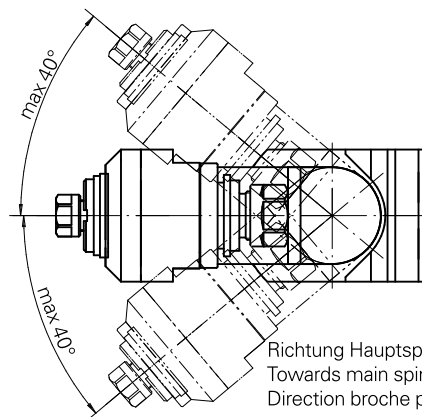

Milling unit Circular prism 1:1 ER16/ER1, ±40°

Technical data

Shank TNL	Circular prism
Drive	Overall drive
Fixation TNL	Central tensioning screw
Speed ratio	1:1
Cooling	external
Pressure	30 bar
Mounting	ER16/ER11
INDEX TRAUB products	TNK36 • TNL26