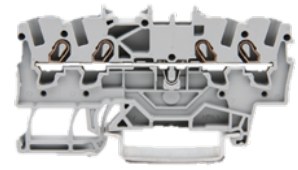

## Clip

### Technical data

<b>manufacturer product line</b>	Wago
<b>Electrical assemblies</b>	Terminal
<b>manufacturer product line</b>	Wago Serie 2001
<b>Length</b>	70 Millimeter
<b>Width</b>	4.2 Millimeter
<b>Height</b>	33 Millimeter
<b>Cross-section</b>	1.5 Square millimeter
<b>Number of wires/poles (ST)</b>	4 Piece
	GY - grey