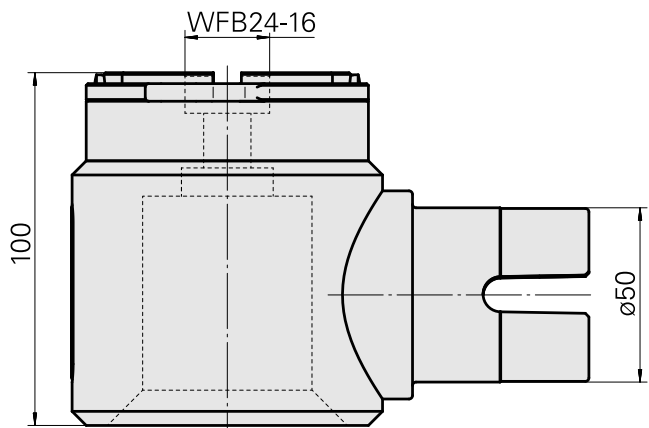

## Adapter mounting aid WFB 24-16

### Technical data

TH accessories category

Adapter mounting aid

Tool mounting

WFB 24-16