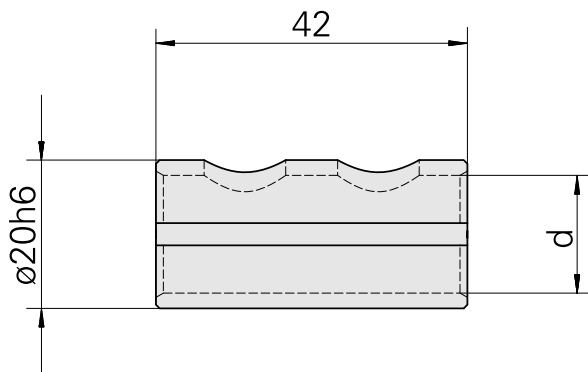

Mounting sleeve D20/ 10mm

Technical data

TH accessories category	Mounting sleeve
Mounting	D20
Tool mounting	10mm

Documents

No downloads available for this product