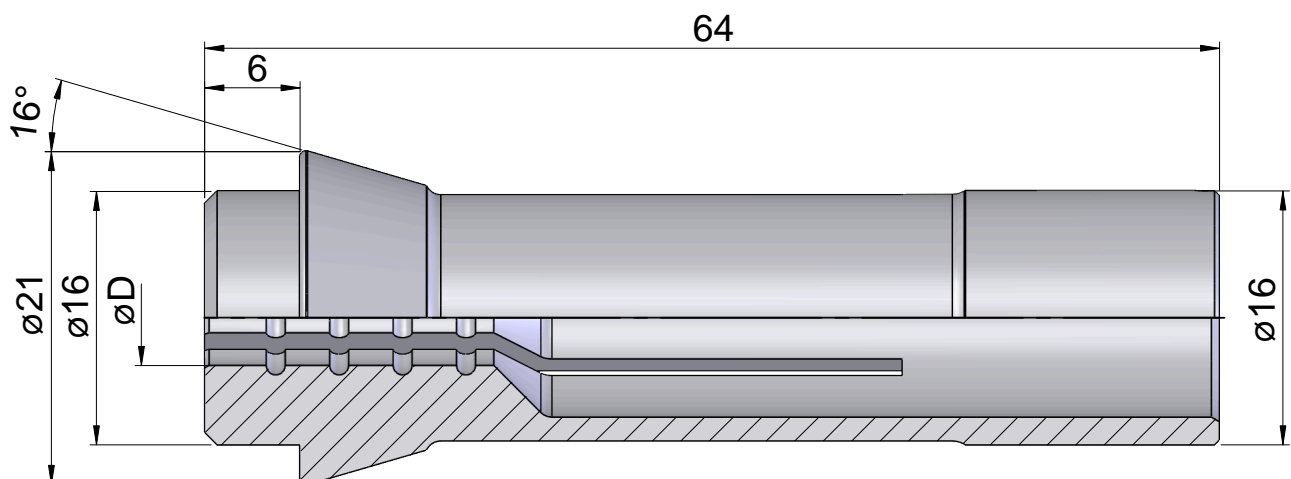

Clamping collet 1212E/F16 Ø=13,00

Technical data

There are currently no additional technical features stored for this product