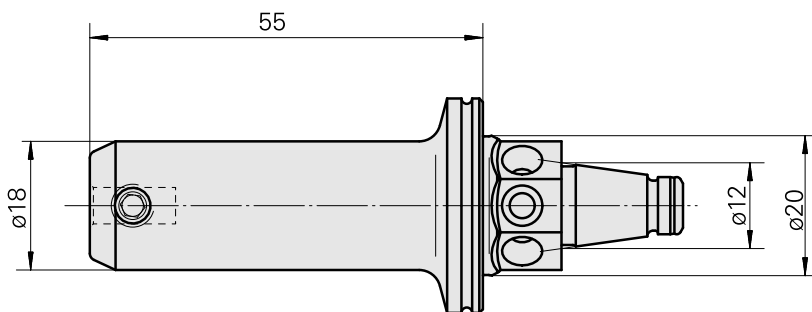

WFB 20-12 Horn Type 105

Technical data

TH accessories category

WFB 20-12

Mounting

Horn Type 105

Quick change inserts

Horn S-Mini