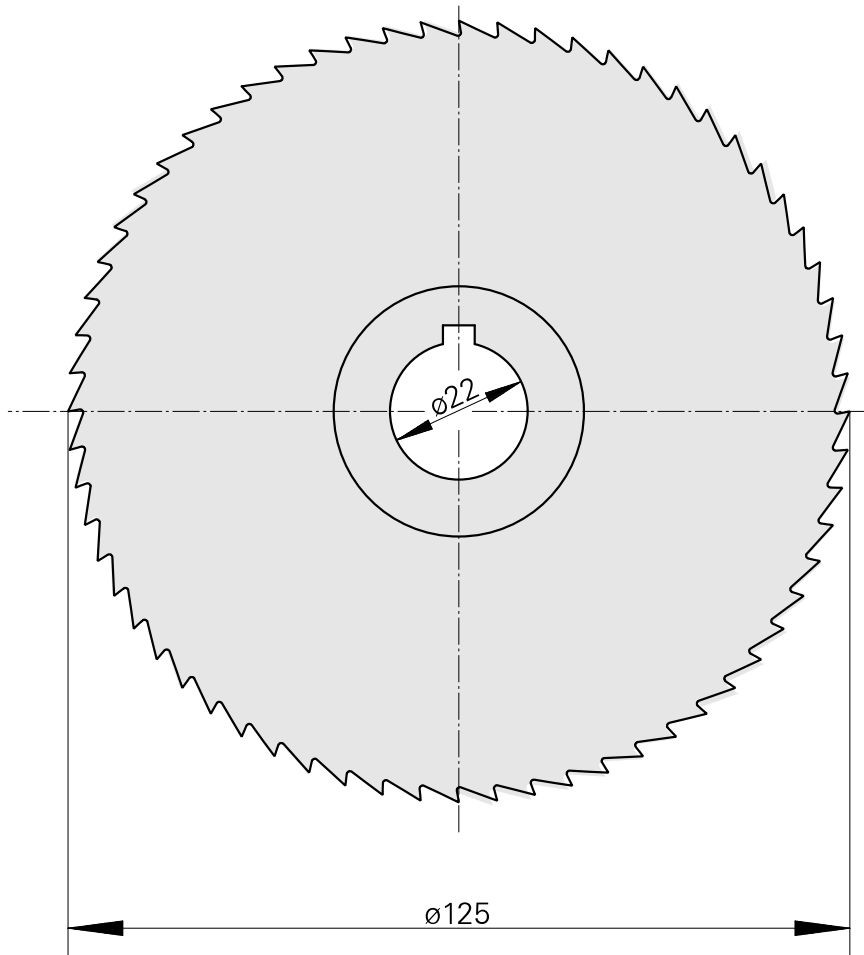

## Saw blade, circular saw blade width 5 mm (0.19")

### Technical data

TH accessories category

Circular saw blade d125

Tool mounting

22mm

10474107  
223015.2550

**INDEX**

---