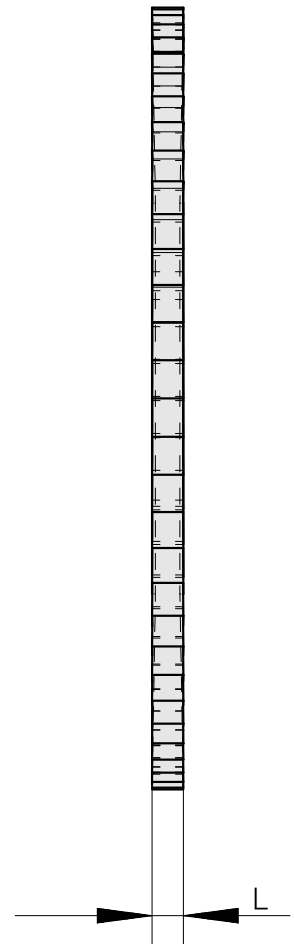

## Saw blade, circular saw blade width 5 mm (0.19")

### Technical data

TH accessories category

Circular saw blade d125

Tool mounting

22mm

10474107  
223015.2550

**INDEX**

---