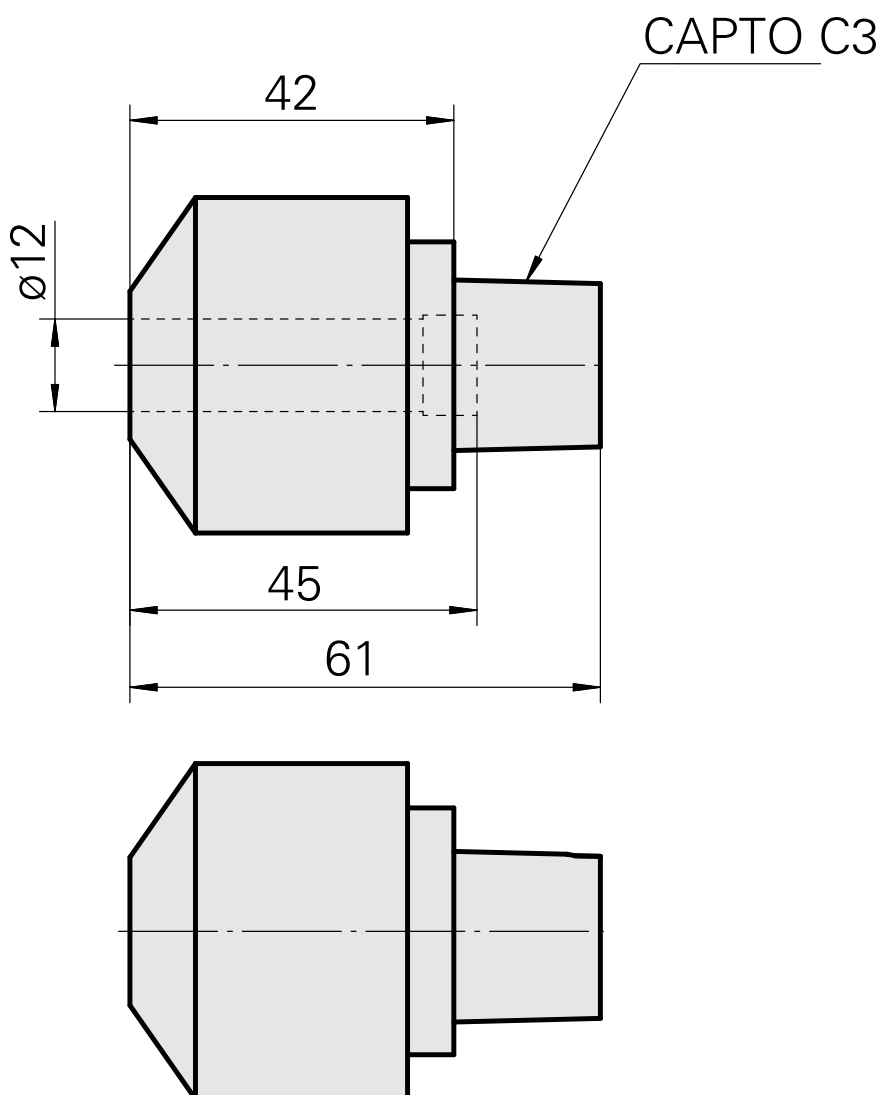

INDEX CAPTO C3 Hydraulic expansion chuck

Technical data

TH accessories category

INDEX CAPTO C3

Mounting

Hydraulic expansion chuck D12

Quick change inserts

hydraulic expan. mounting

[Reductions Hydraulic Expansion D12](#)

Product ID : 10945239

Previous product ID : W99911--
