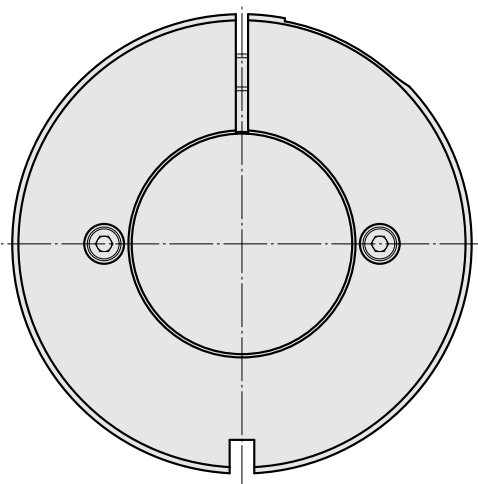

Reductions Hydraulic Expansion D51/ D36

Technical data

TH accessories category	Reductions Hydraulic Expansion
Mounting	D51
Tool mounting	D36

Documents

Product notes

[DE \(pdf\)](#)

[EN \(pdf\)](#)

[FR \(pdf\)](#)