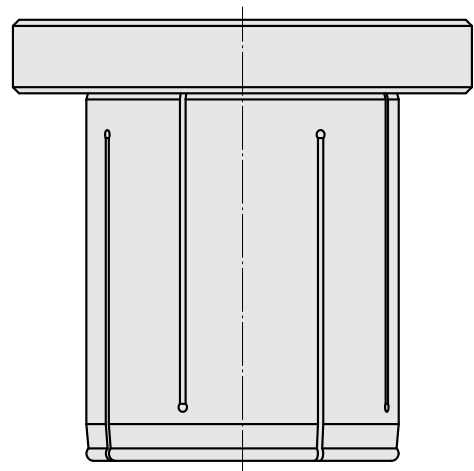

Reductions Hydraulic Expansion D51/ D36

Technical data

TH accessories category	Reductions Hydraulic Expansion
Mounting	D51
Tool mounting	D36

Documents

Product notes

[DE \(pdf\)](#)

[EN \(pdf\)](#)

[FR \(pdf\)](#)