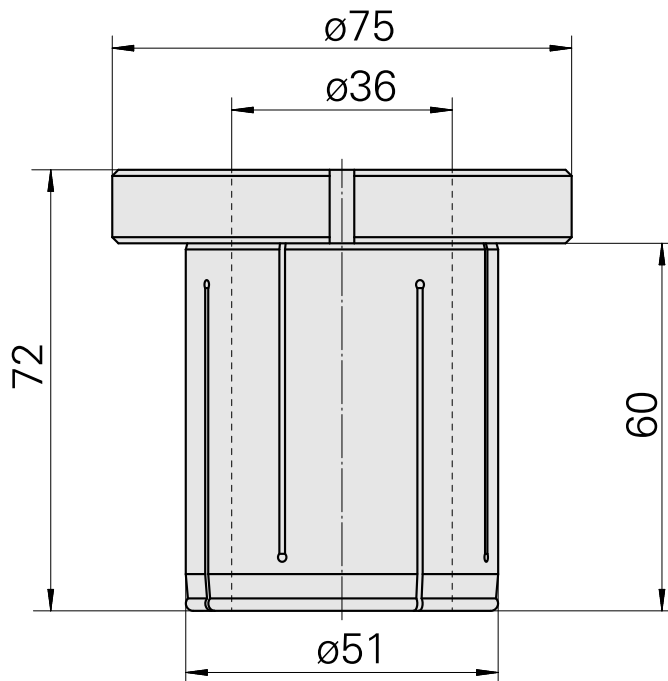

Reductions Hydraulic Expansion D51/ D36

Technical data

TH accessories category	Reductions Hydraulic Expansion
Mounting	D51
Tool mounting	D36

Documents

Product notes

[DE \(pdf\)](#)

[EN \(pdf\)](#)

[FR \(pdf\)](#)