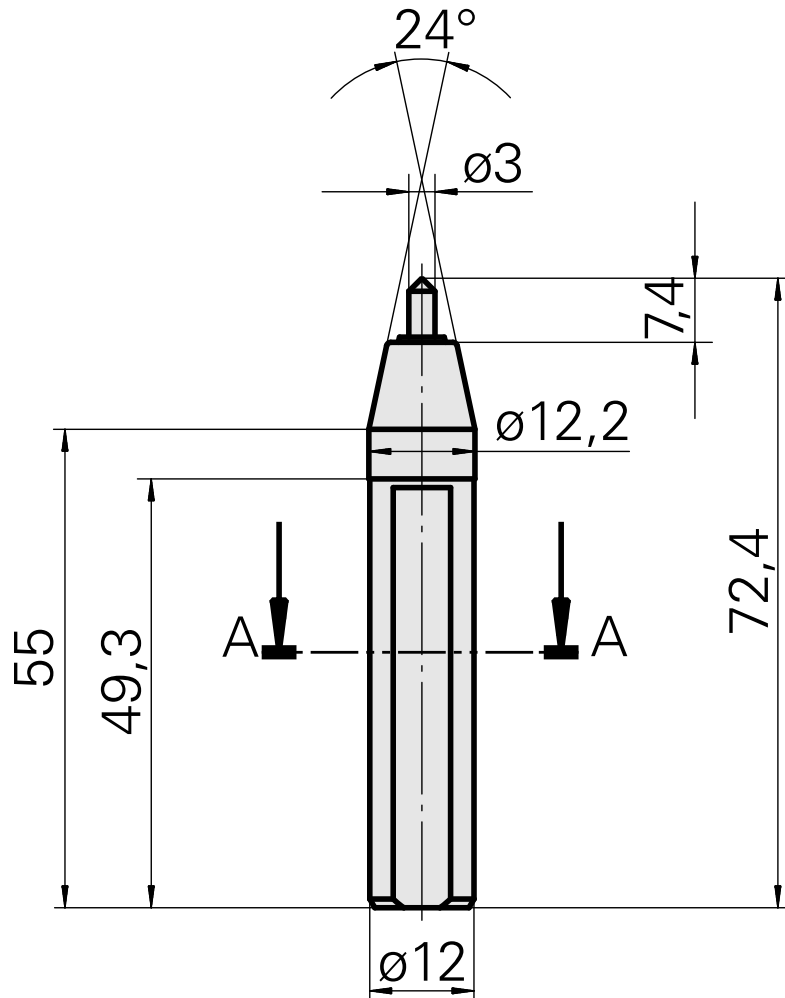

## Marking tool, Tip angle/radius 90°/R0.5mm

### Technical features

TH accessories category

Marking tool

Tool mounting

12 mm

A-A