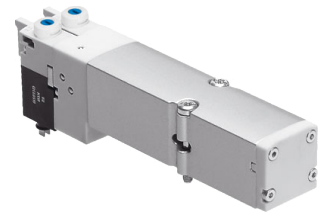

directional control valve

Technical data

Type of reset	Air spring
Valve function	2x3/2 closed, monostable

No 3-side view is currently available for this product

10443265
327084

INDEX

Documents

No downloads available for this product