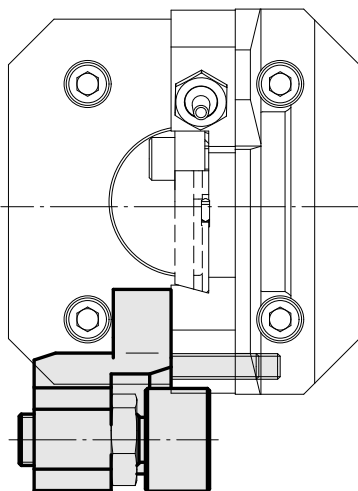

Bar stop, live

Technical data

Drive

INDEX TRAUB products

not live

TNL32-11 compact • TNL32 •
TNL20-11 • TNL32 compact •
TNK40.2-10 • TNL20 • TNL32-10 •
TNL32-11 • TNL32-7 • TNL32-7B •
TNL32-8 • TNL32-9 • TNL32-9P •
TNL32P • TNL20.2 • TNK40.2