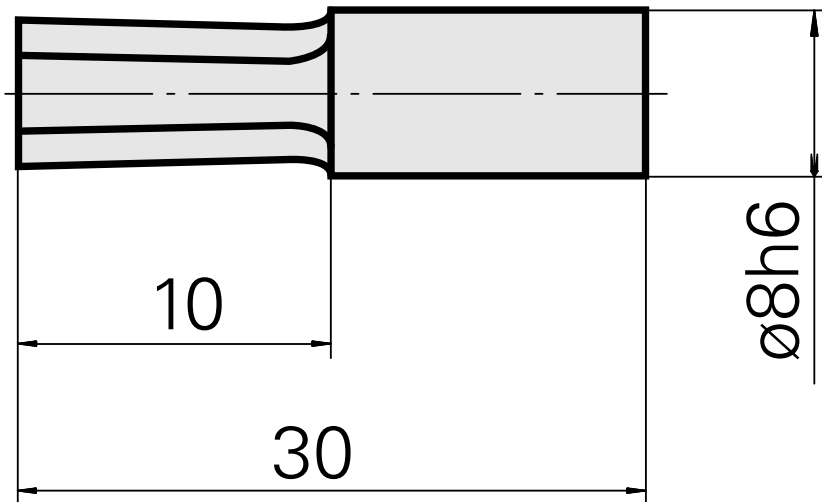

Broach SW2,5 mm

Technical data

TH accessories category

Broach

Mounting

SW2,5 mm

Tool mounting

8mm