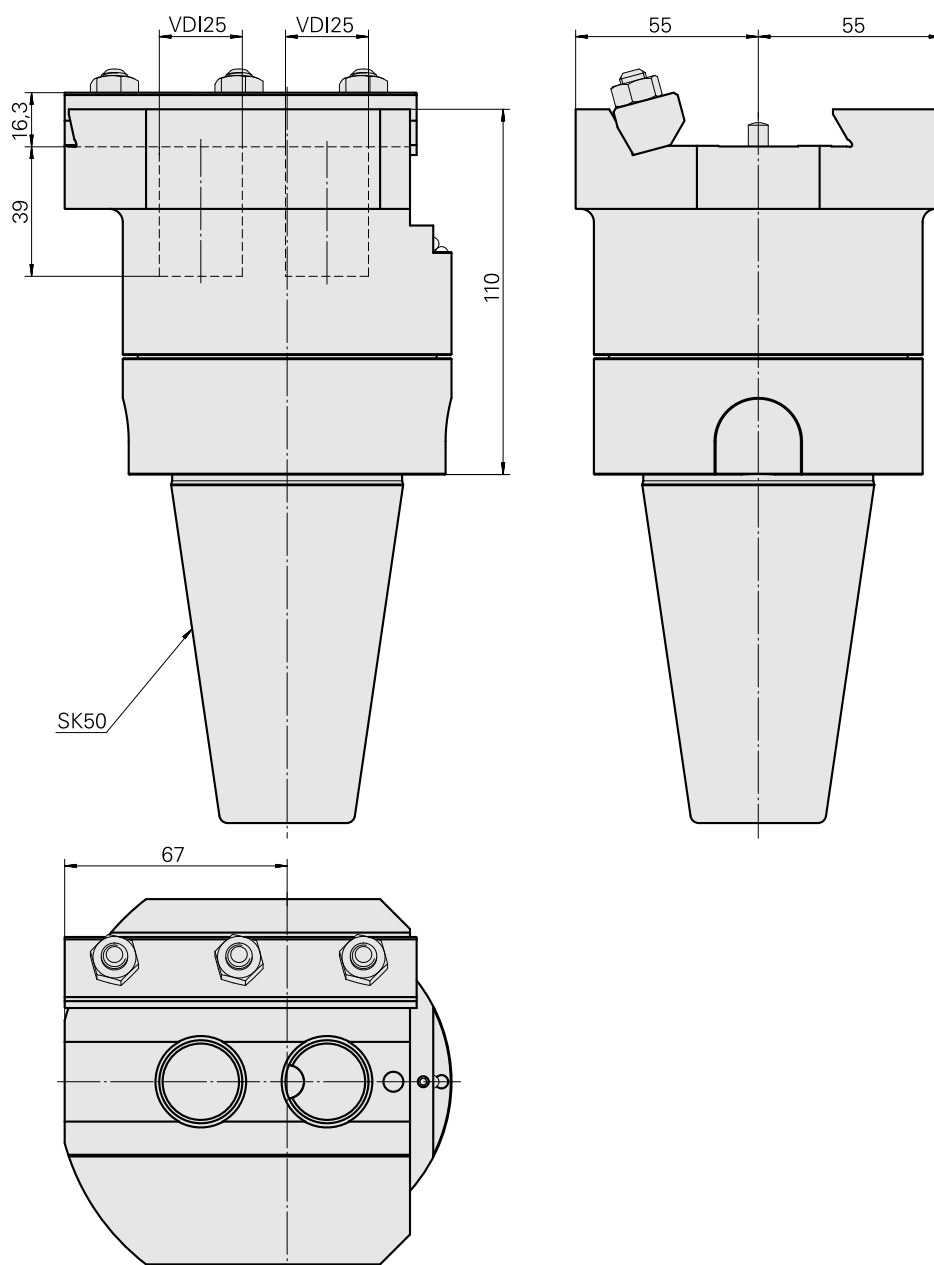

### Technical data

TH accessories category

Adapter for presetting units

Mounting

SK50

Tool mounting

Dovetail ABC