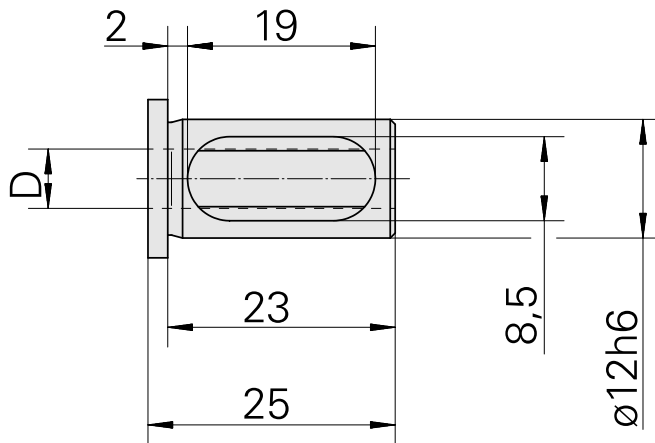

Mounting sleeve with collar D12/ 4mm

Technical data

TH accessories category	Mounting sleeve with collar
Mounting	D12
Tool mounting	4mm

Documents

No downloads available for this product