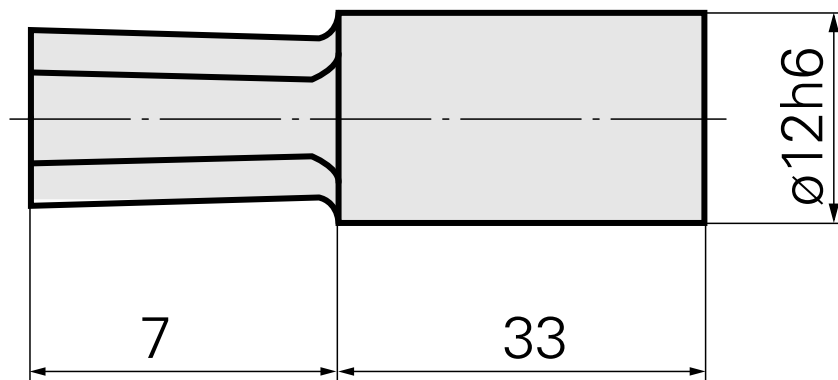

## Broach SW2 mm

### Technical data

TH accessories category	Broach
Mounting	SW2 mm
Tool mounting	12mm