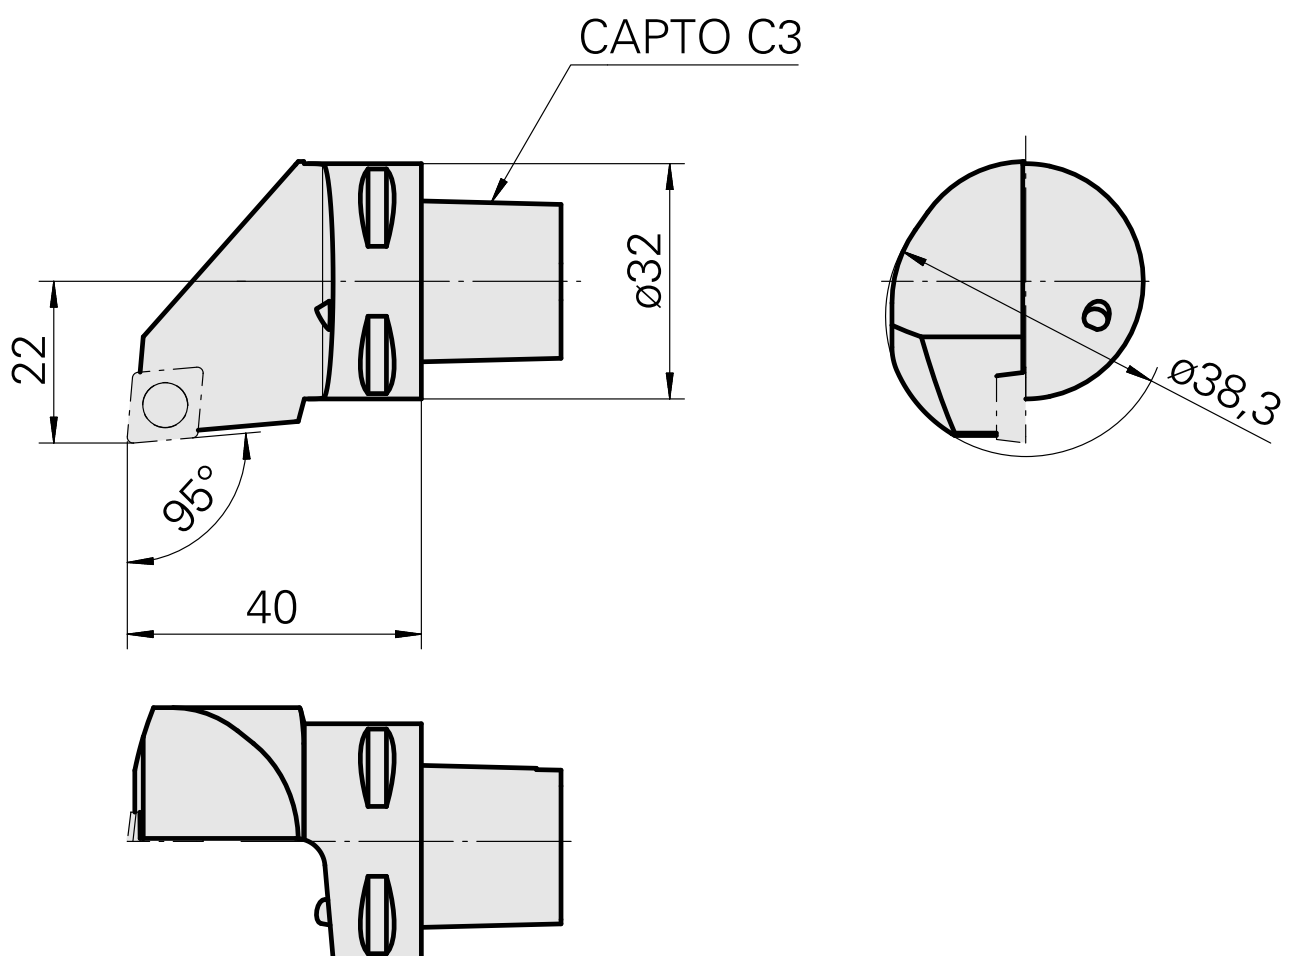

INDEX CAPTO C3 for CC.. 09T3.., right, with gripper groove

Technical data

TH accessories category

INDEX CAPTO C3

Mounting

for CC.. 09T3..

Quick change inserts

Turning tool holder