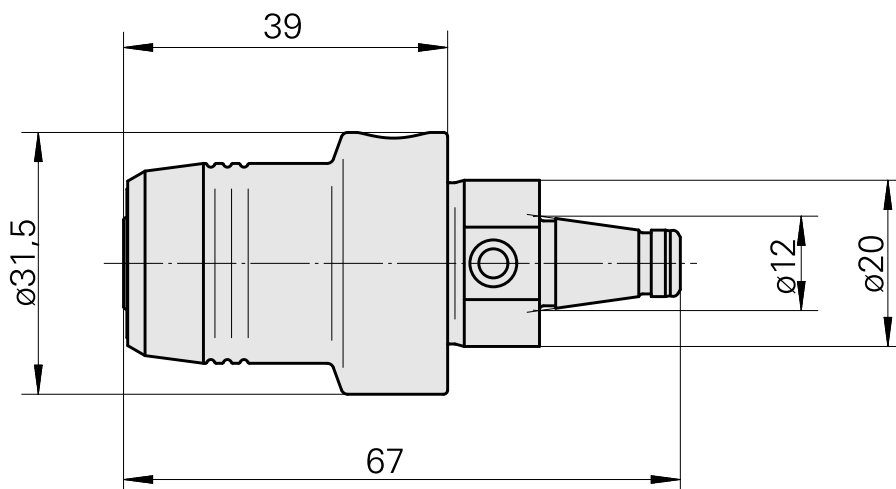

### Technical data

TH accessories category

WFB 20-12

Mounting

Hydraulic expansion chuck D6

Quick change inserts

hydraulic expan. mounting