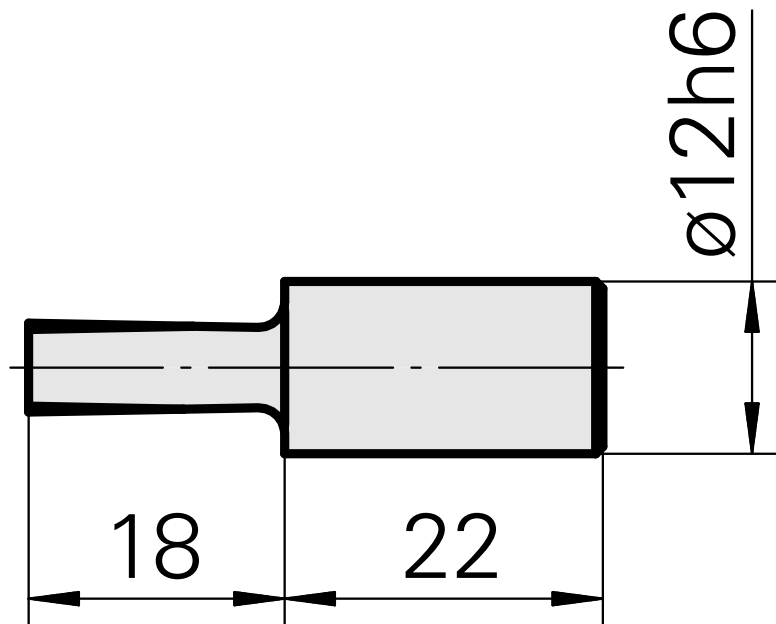

Broach Vkt.6 mm

Technical data

TH accessories category	Broach
Mounting	Vkt.6 mm
Tool mounting	12mm

Documents

No downloads available for this product