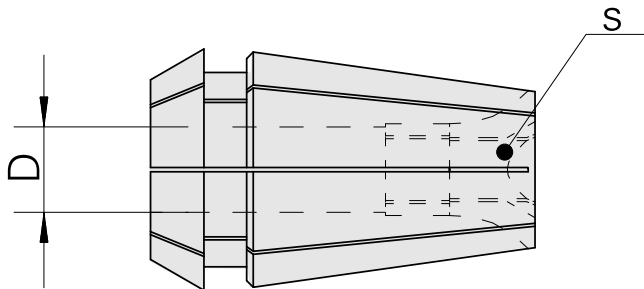

ER-Collet chuck for taps ER 25-GB 6mm

Technical data

TH accessories category	ER-Collet chuck for taps
Mounting	ER25
Tool mounting	6mm
Collet type	ER 25-GB

Documents

No downloads available for this product