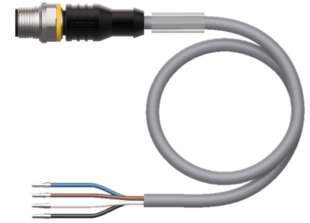

### Technical data

<b>Electrical assemblies</b>	Electr. assembly lines
<b>Length</b>	5000 Millimeter
<b>Cross-section</b>	0.34 Square millimeter
<b>Number of wires/poles (ST)</b>	4 Piece
<b>Current</b>	4 Ampere
<b>Voltage</b>	24 Volt • 30 Volt
<b>Voltage type</b>	AC~ • DC=
<b>Plug connection/type</b>	M12 GY - grey
<b>Protection class</b>	IP67
<b>Shield</b>	yes - shielded
<b>Insulating material</b>	PUR