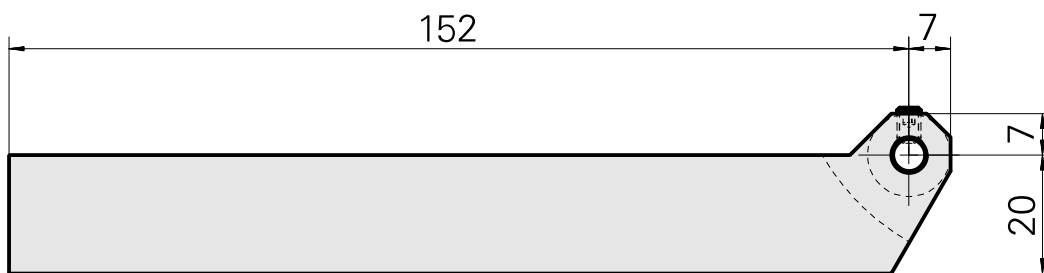

Insert, for 1 knurling wheel

Technical data

TH accessories category

Knurling tool holder

Mounting

Square 20x20

Documents

No downloads available for this product