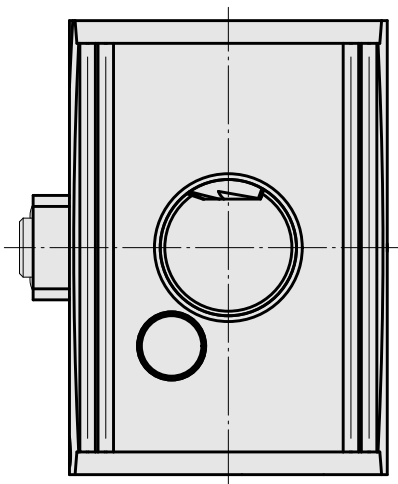

Mount VDI30

Technical data

TH accessories category

Adapter pre-adjustment block

Tool mounting

VDI 30

Documents

No downloads available for this product