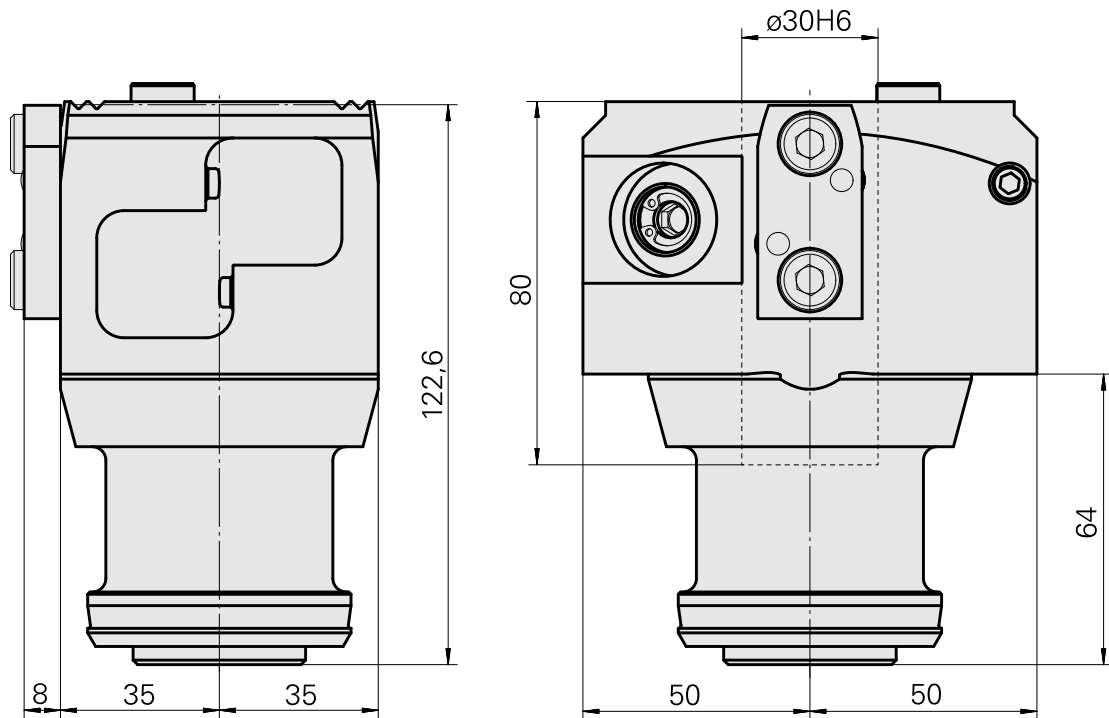

Mount VDI30

Technical data

TH accessories category

Adapter pre-adjustment block

Tool mounting

VDI 30

Documents

No downloads available for this product