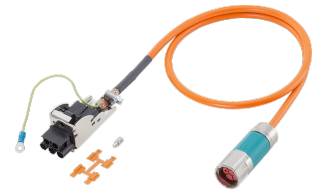

## Cable

### Technical data

<b>Electrical assemblies</b>	Electr. assembly lines
<b>Length</b>	10500 Millimeter
<b>Cross-section</b>	1.5 Square millimeter
<b>Number of wires/poles (ST)</b>	4 Piece
<b>Voltage</b>	600 Volt
<b>Plug connection/type</b>	M23 (size 1 / encoder) OG - orange
<b>Shield</b>	yes - shielded
<b>Insulating material</b>	TPM