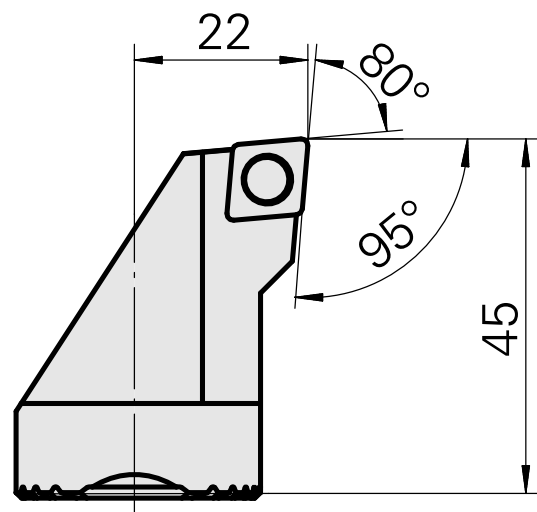

Boring head for CC.. 09T3..

Technical data

Mounting	for CC.. 09T3..
Cooling	internal
Pressure	50 bar
X [mm]	45 (1.77")
Z [mm]	22 (0.87)
INDEX TRAUB products	G220.3 • R200 • TNX65/42 • TNX220.3

Documents

No downloads available for this product

Accessories

Optional accessories

Other accessories

[Countersunk screw Wohlhaupter Nr. 115673](#)

Product ID : 10587078

Previous product ID : W00013.0026
