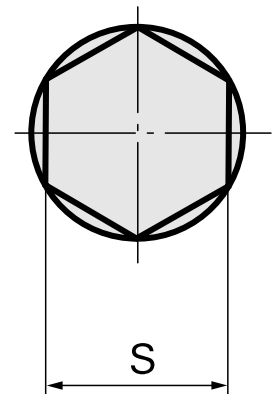

## Broach SW2,5 mm

### Caratteristiche tecniche

TH accessories category

Broach

Mounting

SW2,5 mm

Tool mounting

12mm