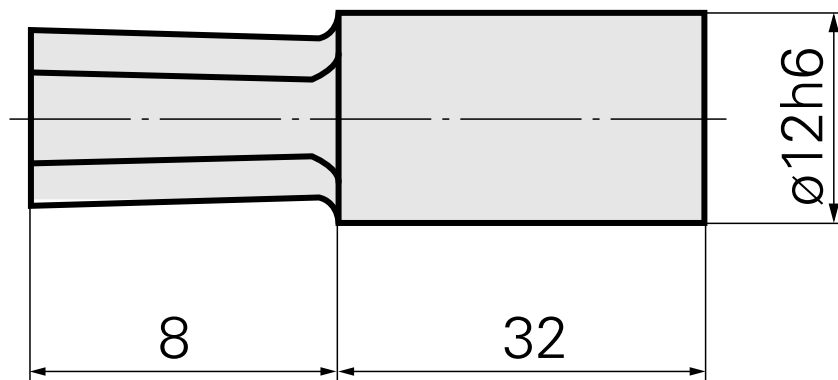

### Caratteristiche tecniche

TH accessories category

Broach

Mounting

SW2,5 mm

Tool mounting

12mm