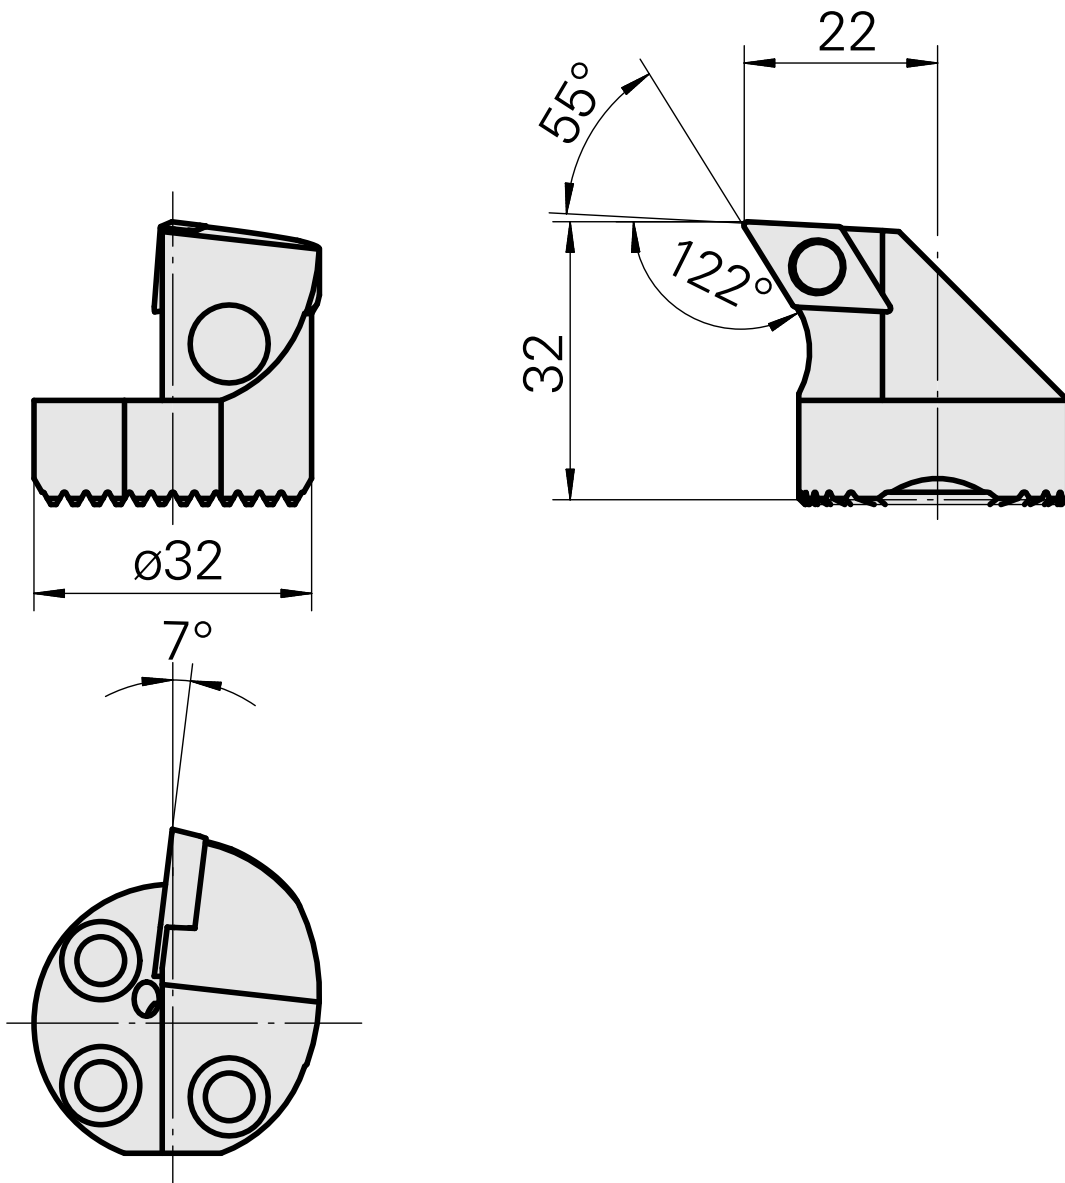

Boring head for DC.. 11T3..

Technical data

Mounting	for DC.. 11T3..
Cooling	internal
Pressure	50 bar
X [mm]	32 (1.26")
Z [mm]	22 (0.87)
INDEX TRAUB products	G220.3 • G220 • R200 • TNX65/42 • TNX220.3

Documents

No downloads available for this product

Accessories

Optional accessories

Other accessories

[Countersunk screw Wohlhaupter Nr. 115673](#)

Product ID : 10587078

Previous product ID : W00013.0026
