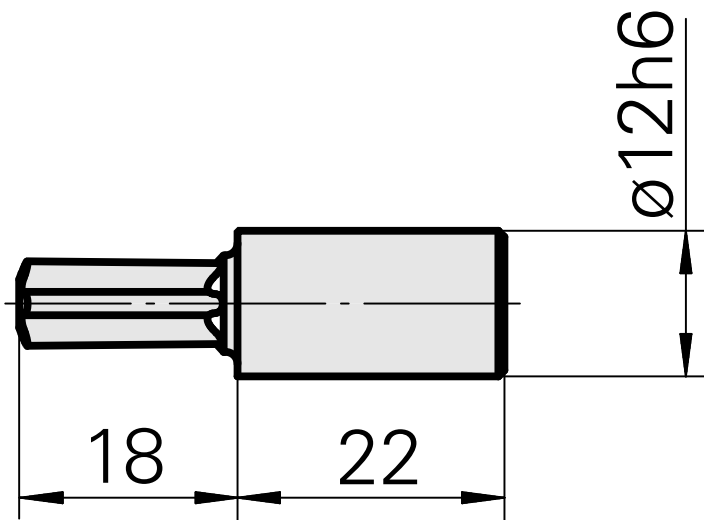

Broach Torx 70

Technical data

TH accessories category	Broach
Mounting	Torx 70
Tool mounting	12mm

Documents

No downloads available for this product