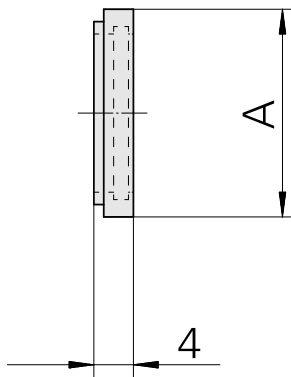

Sealing washer ER25 9-9.5mm, for internal cooling lubricant supply

Technical data

TH accessories category	Sealing washer
Mounting	ER25
Tool mounting	9-9.5mm
Collet type	ER 25

Documents

No downloads available for this product